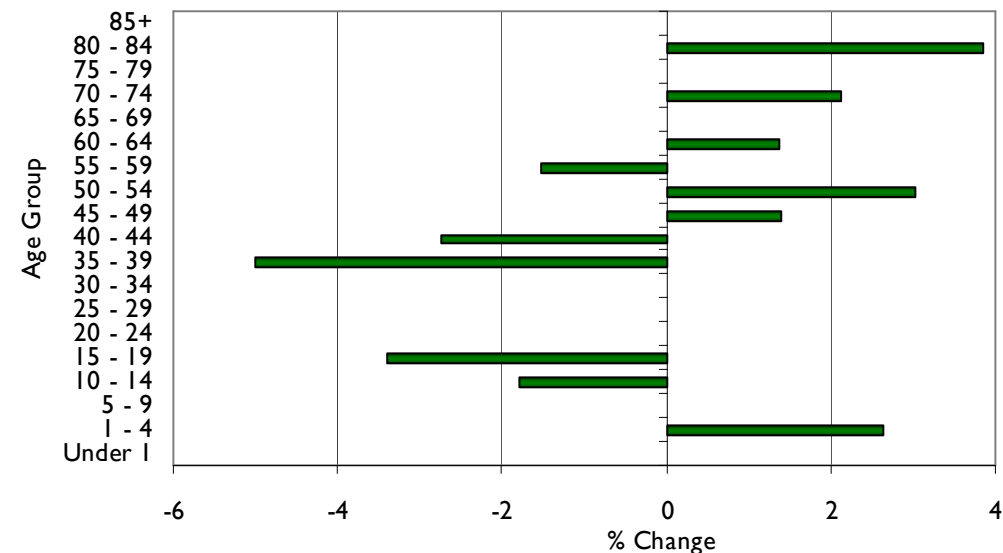

Mid-2010 Population: 94,100

Mid-2010 Population Estimates by Age Group:
Office for National Statistics (ONS)

Population Change 2009-10 - Allerdale

	Population			Numerical Change		% Change	
	2001	2009	2010	2001-10	2009-10	2001-10	2009-10
Total	93,500	94,300	94,100	600	-200	0.6	-0.2
Under 1	800	1,000	1,000	200	0	25.0	0.0
1 - 4	3,900	3,800	3,900	0	100	0.0	2.6
5 - 9	5,700	4,800	4,800	-900	0	-15.8	0.0
10 - 14	5,900	5,600	5,500	-400	-100	-6.8	-1.8
15 - 19	5,400	5,900	5,700	300	-200	5.6	-3.4
20 - 24	4,200	4,400	4,400	200	0	4.8	0.0
25 - 29	5,000	4,400	4,400	-600	0	-12.0	0.0
30 - 34	6,500	4,300	4,300	-2,200	0	-33.8	0.0
35 - 39	6,900	6,000	5,700	-1,200	-300	-17.4	-5.0
40 - 44	6,700	7,300	7,100	400	-200	6.0	-2.7
45 - 49	6,300	7,200	7,300	1,000	100	15.9	1.4
50 - 54	7,500	6,600	6,800	-700	200	-9.3	3.0
55 - 59	6,200	6,600	6,500	300	-100	4.8	-1.5
60 - 64	5,500	7,300	7,400	1,900	100	34.5	1.4
65 - 69	4,900	5,600	5,600	700	0	14.3	0.0
70 - 74	4,400	4,700	4,800	400	100	9.1	2.1
75 - 79	3,500	3,800	3,800	300	0	8.6	0.0
80 - 84	2,400	2,600	2,700	300	100	12.5	3.8
85+	1,900	2,400	2,400	500	0	26.3	0.0

Note: Figures may not sum due to rounding

In Mid-2010 the total population of Allerdale was estimated to be 94,100.

Since 2001, the population of Allerdale has increased by 600 people (+0.6%).

However, in the most recent year, 2009-10, the population of Allerdale decreased by 200 people (-0.2%).

Since 2001, the greatest percentage increase by age group occurred in the 60-64 age group (+34.5%), while the greatest percentage decrease occurred in the 30-34 age group (-33.8%);

Between 2009 and 2010, the greatest percentage increase occurred in the 80-84 age group (+3.8%), while the greatest percentage decrease occurred in the 35-39 age group (-5.0%).