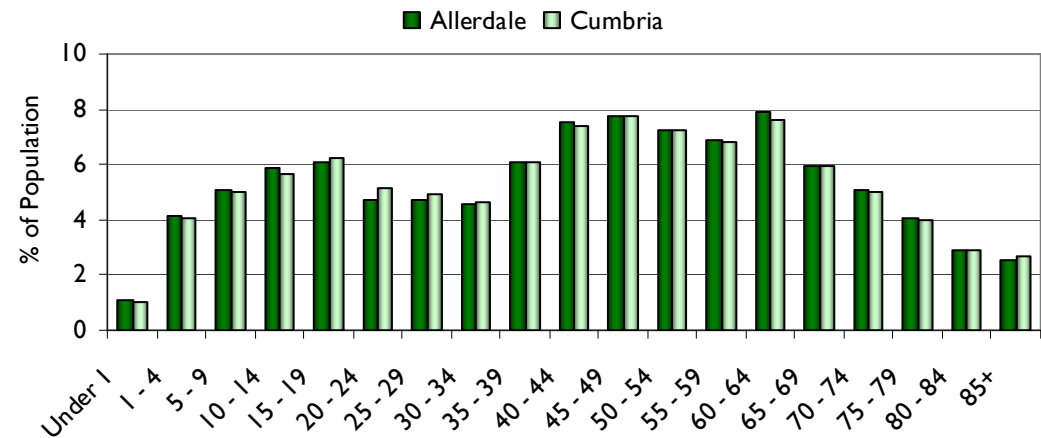

Mid-2010 Population: 94,100

Mid-2010 Population Estimates by Age Group:
Office for National Statistics (ONS)

Population Change 2009-10 - Allerdale

	Population			Numerical Change		% Change	
	2001	2009	2010	2001-10	2009-10	2001-10	2009-10
Total	93,500	94,300	94,100	600	-200	0.6	-0.2
Under 1	800	1,000	1,000	200	0	25.0	0.0
1 - 4	3,900	3,800	3,900	0	100	0.0	2.6
5 - 9	5,700	4,800	4,800	-900	0	-15.8	0.0
10 - 14	5,900	5,600	5,500	-400	-100	-6.8	-1.8
15 - 19	5,400	5,900	5,700	300	-200	5.6	-3.4
20 - 24	4,200	4,400	4,400	200	0	4.8	0.0
25 - 29	5,000	4,400	4,400	-600	0	-12.0	0.0
30 - 34	6,500	4,300	4,300	-2,200	0	-33.8	0.0
35 - 39	6,900	6,000	5,700	-1,200	-300	-17.4	-5.0
40 - 44	6,700	7,300	7,100	400	-200	6.0	-2.7
45 - 49	6,300	7,200	7,300	1,000	100	15.9	1.4
50 - 54	7,500	6,600	6,800	-700	200	-9.3	3.0
55 - 59	6,200	6,600	6,500	300	-100	4.8	-1.5
60 - 64	5,500	7,300	7,400	1,900	100	34.5	1.4
65 - 69	4,900	5,600	5,600	700	0	14.3	0.0
70 - 74	4,400	4,700	4,800	400	100	9.1	2.1
75 - 79	3,500	3,800	3,800	300	0	8.6	0.0
80 - 84	2,400	2,600	2,700	300	100	12.5	3.8
85+	1,900	2,400	2,400	500	0	26.3	0.0

Note: Figures may not sum due to rounding

In Mid-2010 the total population of Allerdale was estimated to be 94,100.

Since 2001, the population of Allerdale has increased by 600 people (+0.6%).

However, in the most recent year, 2009-10, the population of Allerdale decreased by 200 people (-0.2%).

Since 2001, the greatest percentage increase by age group occurred in the 60-64 age group (+34.5%), while the greatest percentage decrease occurred in the 30-34 age group (-33.8%);

Between 2009 and 2010, the greatest percentage increase occurred in the 80-84 age group (+3.8%), while the greatest percentage decrease occurred in the 35-39 age group (-5.0%).